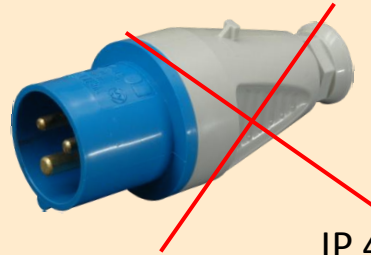

A NEW SERIES 16A & 32A/230V, 3P INDUSTRIAL PLUGS & SOCKETS

NEW

We extend industrial plugs & sockets in
the series of ISN, IVN, IPN, IZN, IERN, IRRN

K1

IP 54

IVN 1632
IVN 3232

IP 44

IV 1632
IV 3232

IP 54

IERN 1632
IERN 3232

1) Previous type of ANGLED panel plug effectively completes the new range of 3P (blue) industrial plugs & sockets

Type	Degree of protection	Title	Order number	EAN/pc	Packing
IVN 1632 IVN 3232	IP 54 IP 54	Plug	10010641.00 10010935.00	8584128106414 8584128109354	14 10
ISN 1632 ISN 3232	IP 54 IP 54	Connecting socket	10010636.00 10011043.00	8584128106360 8584128110435	12 9
IPN 1632 IPN 3232	IP 44 IP 44	Wall inlet	10010634.00 10010936.00	8584128106346 8584128109361	9 6
IZN 1632 IZN 3232	IP 44 IP 44	Wall socket	10010642.00 10011044.00	8584128106421 8584128110442	9 6
IERN 1632 IERN 3232	IP 54 IP 54	Built-in socket straight	10010633.00 10011045.00	8584128106339 8584128110459	6 12
IRRN 1632 IRRN 3232	IP 54 IP 54	Built-in appliance inlet straight	10010635.00 10010937.00	8584128106353 8584128109378	6 6
IR 1632 IR 3232	IP 44 IP 44	Built-in appliance inlet angled	10002127.00 10002131.00	8585007321270 8585007321317	10 12